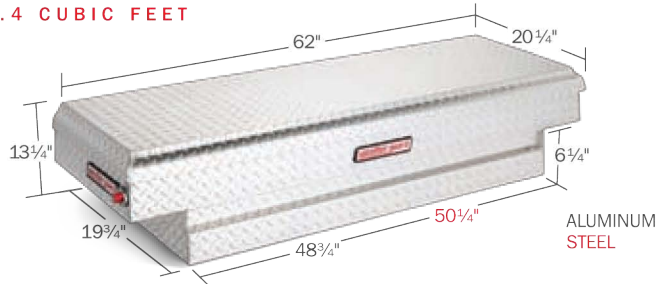

-  116-3-02 (shown)
-  116-5-02

Ship Weight: 160 Lbs.

SADDLE BOX KEY FEATURES

- **Single-cover style** conceals the full-length piano hinge and provides easy access for larger, bulkier items.
- **Low-Profile box models** feature reduced cover clearance for an unobstructed view.

COMPACT - STANDARD 6.4 CUBIC FEET

ALUMINUM

- 154-0-01
- 154-5-01

Ship Weight: 68 Lbs.

STEEL

- 156-3-01
- 156-5-01

Ship Weight: 100 Lbs.

NOTE: This product has different dimensions for ALUMINUM and STEEL.