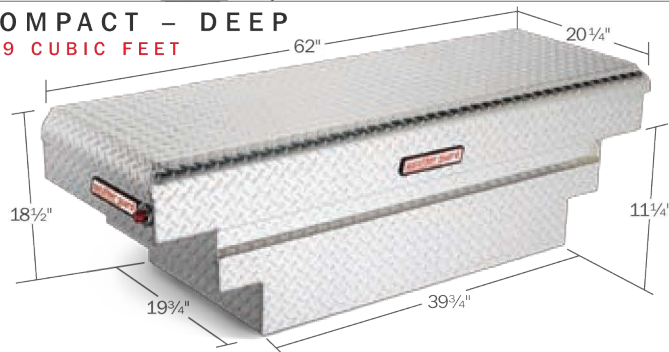

COMPACT LOW-PROFILE 8.7 CUBIC FEET

ALUMINUM

- 131-0-01
- 131-5-01

Ship Weight: 76 Lbs.

STEEL

- 130-3-01
- 130-5-01

Ship Weight: 108 Lbs.

COMPACT - DEEP 8.9 CUBIC FEET